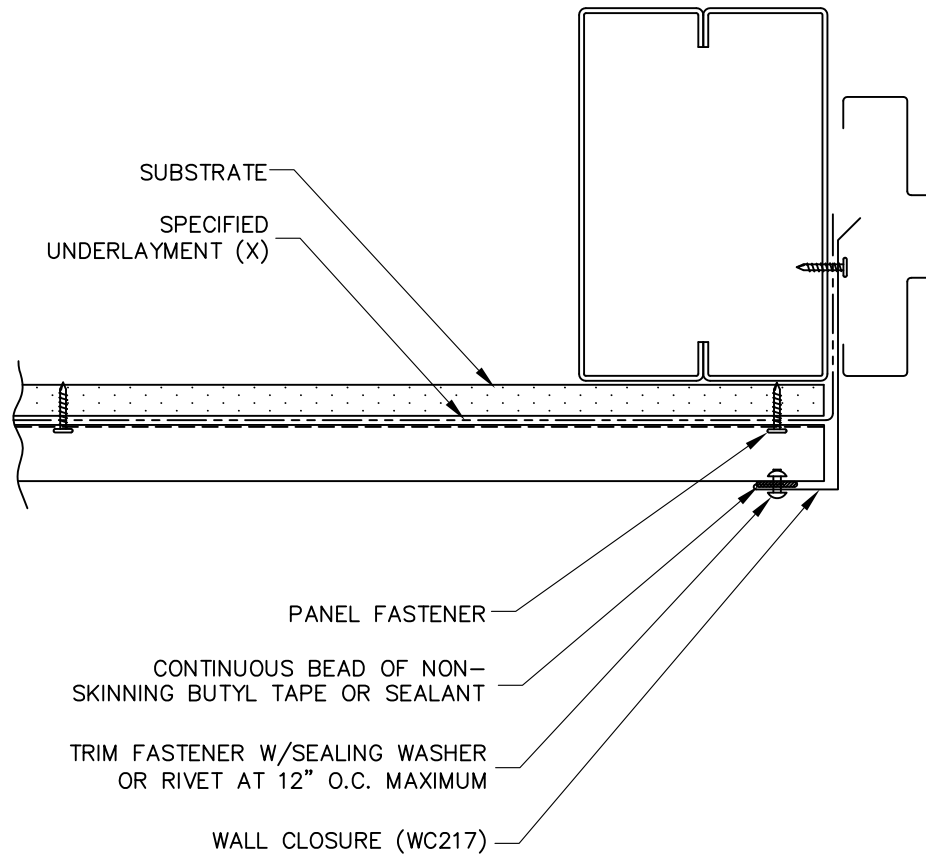

ALTERNATE DETAIL

(X) - NOT BY AEP SPAN

FLUSH PANEL  
HORIZONTAL INSTALL.

DOOR / WINDOW  
(JAMB)

FPH-14